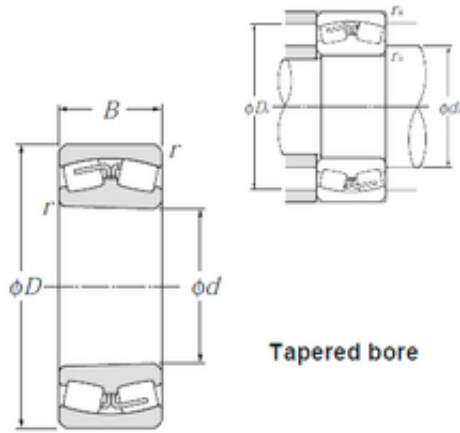

231/530BK NTN Spherical Roller Bearings

Bearing No. 231/530BK

Size	530x870x272 mm
Bore Diameter	530 mm
Outer Diameter	870 mm
Width	272 mm
d	530 mm
D	870 mm
B	272 mm
C	272 mm
r min.	7,5 mm
da min.	566 mm
Da max.	834 mm
ra max.	6 mm
Weight	633 Kg
Basic dynamic load rating (C)	7 000 kN
Basic static load rating (C0)	14 200 kN
(Grease) Lubrication Speed	310 r/min
(Oil) Lubrication Speed	400 r/min
Calculation factor (e)	0,3
Calculation factor (Y0)	2,17
Calculation factor (Y1)	2,22

231/530BK Bearing 2D drawings and 3D CAD models