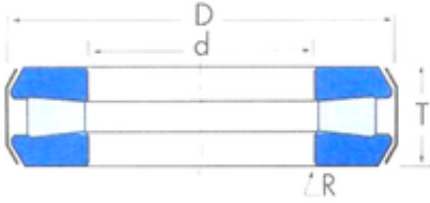

Timken T402 T402W Thrust Tapered Roller Bearings

Bearing No. T402

Size	102.108x179.619x44.45 mm
Bore Diameter	102,108 mm
Outer Diameter	179,619 mm
Width	44,45 mm
d	102,108 mm
D	179,619 mm
T	44,45 mm
R	1,5 mm

T402 Bearing 2D drawings and 3D CAD models