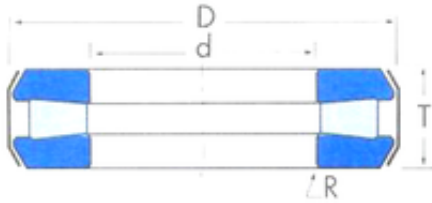

Timken T350 D Thrust Tapered Roller Bearings

Bearing No. T350

Size	88.9x133.35x33.335 mm
Bore Diameter	88,9 mm
Outer Diameter	133,35 mm
Width	33,335 mm
d	88,9 mm
D	133,35 mm
T	33,335 mm
R	2,8 mm

T350 Bearing 2D drawings and 3D CAD models