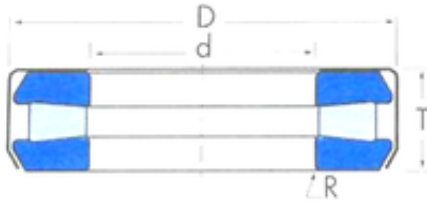

Timken T251 T251W Thrust Tapered Roller Bearings

Bearing No. T251

Size	63.754x111.125x26.988 mm
Bore Diameter	63,754 mm
Outer Diameter	111,125 mm
Width	26,988 mm
d	63,754 mm
D	111,125 mm
T	26,988 mm
R	0,8 mm

T251 Bearing 2D drawings and 3D CAD models