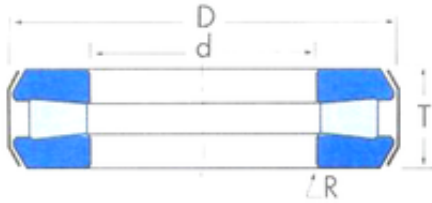

Timken T209 T209W Thrust Tapered Roller Bearings

Bearing No. T209

Size	52.629x93.269x26.187 mm
Bore Diameter	52,629 mm
Outer Diameter	93,269 mm
Width	26,187 mm
d	52,629 mm
D	93,269 mm
T	26,187 mm
R	0,8 mm

T209 Bearing 2D drawings and 3D CAD models