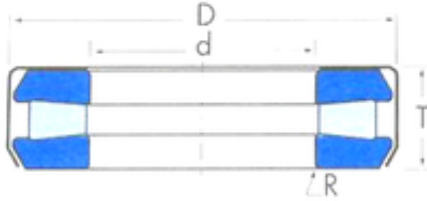

Timken T202 T202W Thrust Tapered Roller Bearings

Bearing No. T202

Size	51.054x93.269x26.975 mm
Bore Diameter	51,054 mm
Outer Diameter	93,269 mm
Width	26,975 mm
d	51,054 mm
D	93,269 mm
T	26,975 mm
R	3,3 mm

T202 Bearing 2D drawings and 3D CAD models