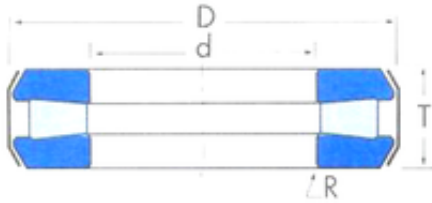

Timken T201 T201W Thrust Tapered Roller Bearings

Bearing No. T201

Size	51.054x93.269x26.187 mm
Bore Diameter	51,054 mm
Outer Diameter	93,269 mm
Width	26,187 mm
d	51,054 mm
D	93,269 mm
T	26,187 mm
R	3,3 mm

T201 Bearing 2D drawings and 3D CAD models