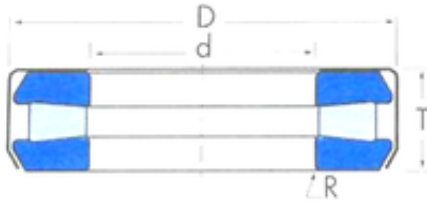

Timken T194 T194W Thrust Tapered Roller Bearings

Bearing No. T194

Size	49.454x93.269x26.975 mm
Bore Diameter	49,454 mm
Outer Diameter	93,269 mm
Width	26,975 mm
d	49,454 mm
D	93,269 mm
T	26,975 mm
R	0,8 mm

T194 Bearing 2D drawings and 3D CAD models