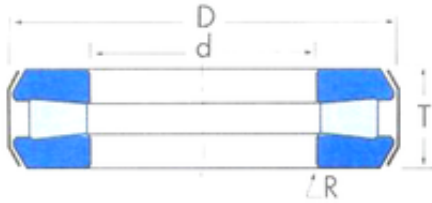

Timken T193 T193W Thrust Tapered Roller Bearings

Bearing No. T193

Size	49.454x93.269x26.187 mm
Bore Diameter	49,454 mm
Outer Diameter	93,269 mm
Width	26,187 mm
d	49,454 mm
D	93,269 mm
T	26,187 mm
R	0,8 mm

T193 Bearing 2D drawings and 3D CAD models