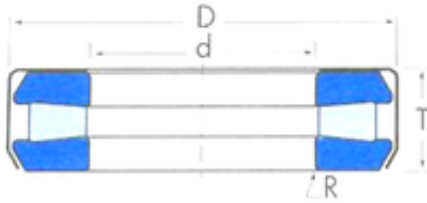

Timken T188 T188W Thrust Tapered Roller Bearings

Bearing No. T188

Size	47.879x82.956x23.812 mm
Bore Diameter	47,879 mm
Outer Diameter	82,956 mm
Width	23,812 mm
d	47,879 mm
D	82,956 mm
T	23,812 mm
R	0,8 mm

T188 Bearing 2D drawings and 3D CAD models