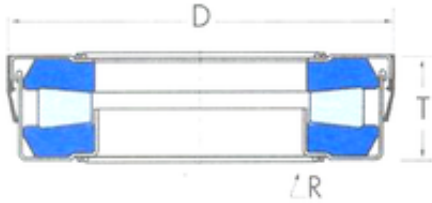

Timken T177S E Thrust Tapered Roller Bearings

Bearing No. T177S

Size	45x74.5x20.221 mm
Bore Diameter	45 mm
Outer Diameter	74,5 mm
Width	20,221 mm
d	45 mm
D	74,5 mm
T	20,221 mm
R	0,8 mm

T177S Bearing 2D drawings and 3D CAD models