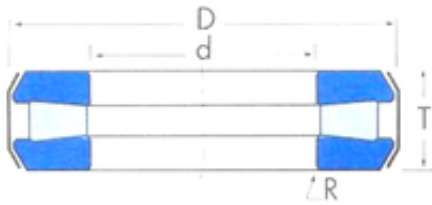

Timken T152 D Thrust Tapered Roller Bearings

Bearing No. T152

Size	38.354x72.619x20.368 mm
Bore Diameter	38,354 mm
Outer Diameter	72,619 mm
Width	20,368 mm
d	38,354 mm
D	72,619 mm
T	20,368 mm
R	0,8 mm

T152 Bearing 2D drawings and 3D CAD models