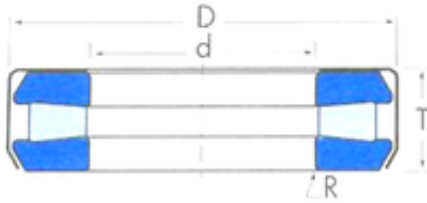

Timken T127 T127W Thrust Tapered Roller Bearings

Bearing No. T127

|                |                         |
|----------------|-------------------------|
| Size           | 32.004x66.675x19.446 mm |
| Bore Diameter  | 32,004 mm               |
| Outer Diameter | 66,675 mm               |
| Width          | 19,446 mm               |
| d              | 32,004 mm               |
| D              | 66,675 mm               |
| T              | 19,446 mm               |
| R              | 0,8 mm                  |

T127 Bearing 2D drawings and 3D CAD models