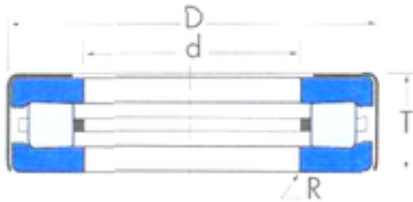

Timken T581 A Thrust Tapered Roller Bearings

Bearing No. T581

Size	147.638x177.8x17.462 mm
Bore Diameter	147,638 mm
Outer Diameter	177,8 mm
Width	17,462 mm
d	147,638 mm
D	177,8 mm
T	17,462 mm
R	0,8 mm

T581 Bearing 2D drawings and 3D CAD models