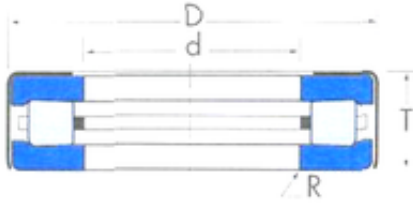

Timken T309 T309W Thrust Tapered Roller Bearings

Bearing No. T309

Size	78.583x102.395x15.875 mm
Bore Diameter	78,583 mm
Outer Diameter	102,395 mm
Width	15,875 mm
d	78,583 mm
D	102,395 mm
T	15,875 mm
R	0,8 mm

T309 Bearing 2D drawings and 3D CAD models