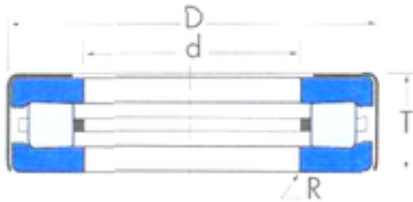

Timken T199 T199W Thrust Tapered Roller Bearings

Bearing No. T199

Size	51.054x74.612x15.875 mm
Bore Diameter	51,054 mm
Outer Diameter	74,612 mm
Width	15,875 mm
d	51,054 mm
D	74,612 mm
T	15,875 mm
R	0,8 mm

T199 Bearing 2D drawings and 3D CAD models