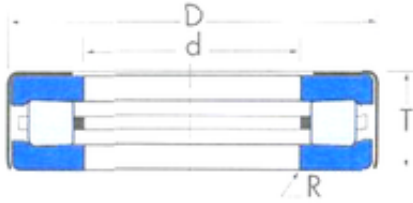

Timken T142 T142W Thrust Tapered Roller Bearings

Bearing No. T142

Size	35.179x62.708x19.431 mm
Bore Diameter	35,179 mm
Outer Diameter	62,708 mm
Width	19,431 mm
d	35,179 mm
D	62,708 mm
T	19,431 mm
R	0,8 mm

T142 Bearing 2D drawings and 3D CAD models