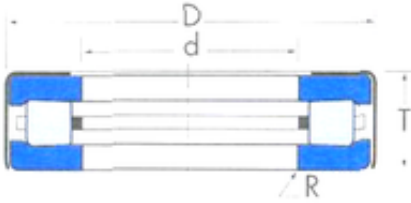

Timken T89 A Thrust Tapered Roller Bearings

Bearing No. T89

Size	22.479x48.021x15.875 mm
Bore Diameter	22,479 mm
Outer Diameter	48,021 mm
Width	15,875 mm
d	22,479 mm
D	48,021 mm
T	15,875 mm
R	0,8 mm

T89 Bearing 2D drawings and 3D CAD models