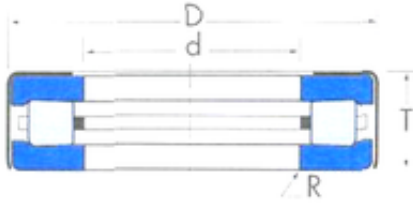

Timken T88 T88W Thrust Tapered Roller Bearings

Bearing No. T88

Size	22.479x48.021x15.088 mm
Bore Diameter	22,479 mm
Outer Diameter	48,021 mm
Width	15,088 mm
d	22,479 mm
D	48,021 mm
T	15,088 mm
R	0,8 mm

T88 Bearing 2D drawings and 3D CAD models