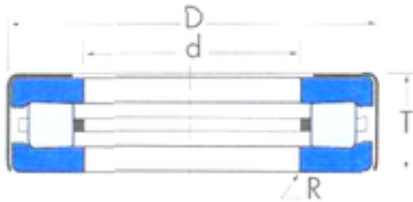

Timken T82 T82W Thrust Tapered Roller Bearings

Bearing No. T82

Size	20.879x41.275x13.487 mm
Bore Diameter	20,879 mm
Outer Diameter	41,275 mm
Width	13,487 mm
d	20,879 mm
D	41,275 mm
T	13,487 mm
R	0,8 mm

T82 Bearing 2D drawings and 3D CAD models