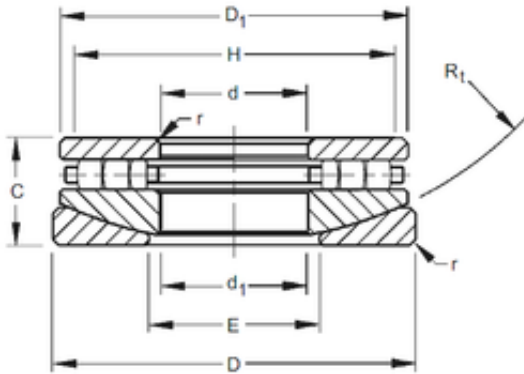

Timken 100TPS143 Thrust Cylindrical Roller Bearing

Bearing No. 100TPS143

Bore Diameter	254 mm
Outer Diameter	428,625 mm
d	254 mm
D	428,625 mm
r max	6,4 mm
d1	260,36 mm
C	101,6 mm
D1	404,02 mm
E	292,1 mm
H	387,4 mm
R	425,45 mm

100TPS143 Bearing 2D drawings and 3D CAD models