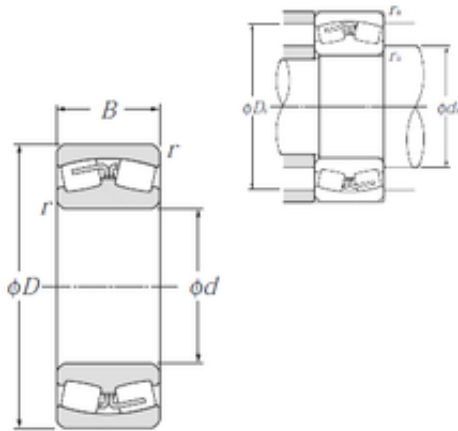

Shandong Xiangyue bearing Trading Co....

1000 mm x 1 420 mm x 308 mm NTN 230/1000B Spherical Roller Bearings

Bearing No. 230/1000B

Size	1000x1420x308 mm
Bore Diameter	1000 mm
Outer Diameter	1420 mm
Width	308 mm
d	1000 mm
D	1 420 mm
B	308 mm
C	308 mm
r min.	7,5 mm
da min.	1 036 mm
Da max.	1 384 mm
ra max.	6 mm
Weight	1 580 Kg
Basic dynamic load rating (C)	12 400 kN
Basic static load rating (C0)	30 000 kN
(Grease) Lubrication Speed	170 r/min
(Oil) Lubrication Speed	220 r/min
Calculation factor (e)	0,2
Calculation factor (Y0)	3,29
Calculation factor (Y1)	3,37

230/1000B Bearing 2D drawings and 3D CAD models