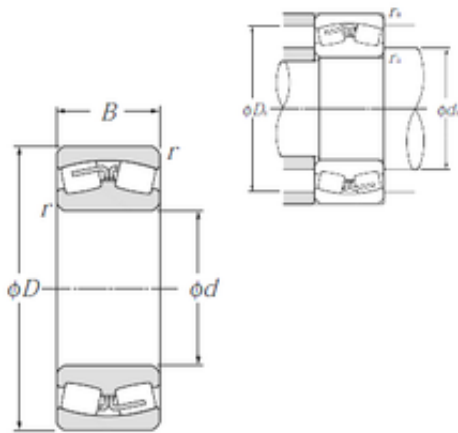

## 670 mm x 1 090 mm x 336 mm NTN 231/670B Spherical Roller Bearings

Bearing No. 231/670B

Size	670x1090x336 mm
Bore Diameter	670 mm
Outer Diameter	1090 mm
Width	336 mm
d	670 mm
D	1 090 mm
B	336 mm
C	336 mm
r min.	7,5 mm
da min.	706 mm
Da max.	1 054 mm
ra max.	6 mm
Weight	1 250 Kg
Basic dynamic load rating (C)	11 000 kN
Basic static load rating (C0)	22 800 kN
(Grease) Lubrication Speed	230 r/min
(Oil) Lubrication Speed	300 r/min
Calculation factor (e)	0,3
Calculation factor (Y0)	2,17
Calculation factor (Y1)	2,22