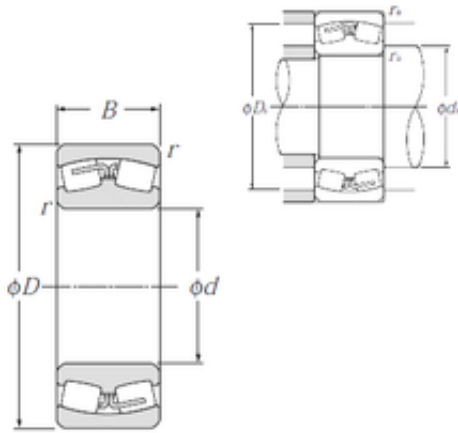

## 240 mm x 440 mm x 160 mm NTN 23248B Spherical Roller Bearings

Bearing No. 23248B

23248B Bearing 2D drawings and 3D CAD models

|                               |                |
|-------------------------------|----------------|
| Size                          | 240x440x160 mm |
| Bore Diameter                 | 240 mm         |
| Outer Diameter                | 440 mm         |
| Width                         | 160 mm         |
| d                             | 240 mm         |
| D                             | 440 mm         |
| B                             | 160 mm         |
| C                             | 160 mm         |
| r min.                        | 4 mm           |
| da min.                       | 258 mm         |
| Da max.                       | 422 mm         |
| ra max.                       | 3 mm           |
| Weight                        | 108 Kg         |
| Basic dynamic load rating (C) | 2 430 kN       |
| Basic static load rating (C0) | 4 100 kN       |
| (Grease) Lubrication Speed    | 720 r/min      |
| (Oil) Lubrication Speed       | 940 r/min      |
| Calculation factor (e)        | 0,37           |
| Calculation factor (Y0)       | 1,79           |
| Calculation factor (Y1)       | 1,83           |
| Category                      | Bearings       |
| Inventory                     | 0.0            |
| Manufacturer Name             | NTN            |
| Minimum Buy Quantity          | N/A            |
| Weight / Kilogram             | 117            |