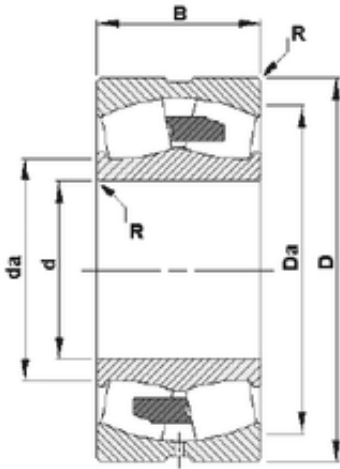

Shandong Xiangyue bearing Trading Co....

420 mm x 760 mm x 272 mm Timken 23284YMB Spherical Roller Bearing

Bearing No. 23284YMB

Size	420x760x272 mm
Bore Diameter	420 mm
Outer Diameter	760 mm
Width	272 mm
d	420 mm
D	760 mm
B	272 mm
C	272 mm
R	6 mm
Da	681 mm
da	490 mm

23284YMB Bearing 2D drawings and 3D CAD models