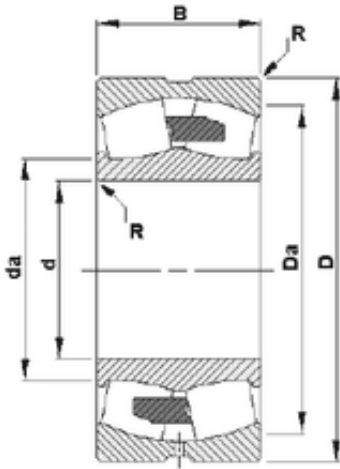

Shandong Xiangyue bearing Trading Co....

420 mm x 620 mm x 200 mm Timken 24084YMB Spherical Roller Bearing

Bearing No. 24084YMB

Size	420x620x200 mm
Bore Diameter	420 mm
Outer Diameter	620 mm
Width	200 mm
d	420 mm
D	620 mm
B	200 mm
C	200 mm
R	4 mm
Da	575 mm
da	463 mm

24084YMB Bearing 2D drawings and 3D CAD models