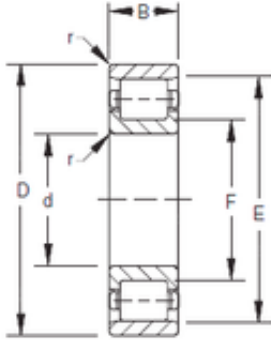

Shandong Xiangyue bearing Trading Co....

RU
RIU

200 mm x 360 mm x 120,7 mm Timken
200RU92 Cylindrical Roller Bearing

Bearing No. 200RU92

Bore Diameter	200 mm
Outer Diameter	330 mm
d	200 mm
F	230 mm
D	360 mm
E	330 mm
B	120,7 mm
C	120,7 mm
r max	3 mm

200RU92 Bearing 2D drawings and 3D CAD models