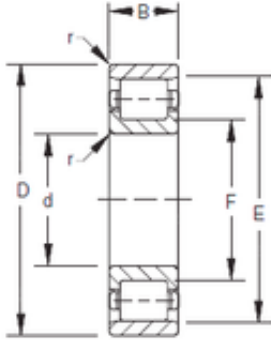

# Shandong Xiangyue bearing Trading Co....

RU  
RIU

170 mm x 360 mm x 139,7 mm Timken  
170RU93 Cylindrical Roller Bearing

Bearing No. 170RU93

Bore Diameter	170 mm
Outer Diameter	325 mm
d	170 mm
F	205 mm
D	360 mm
E	325 mm
B	139,7 mm
C	139,7 mm
r max	3 mm

170RU93 Bearing 2D drawings and 3D CAD models